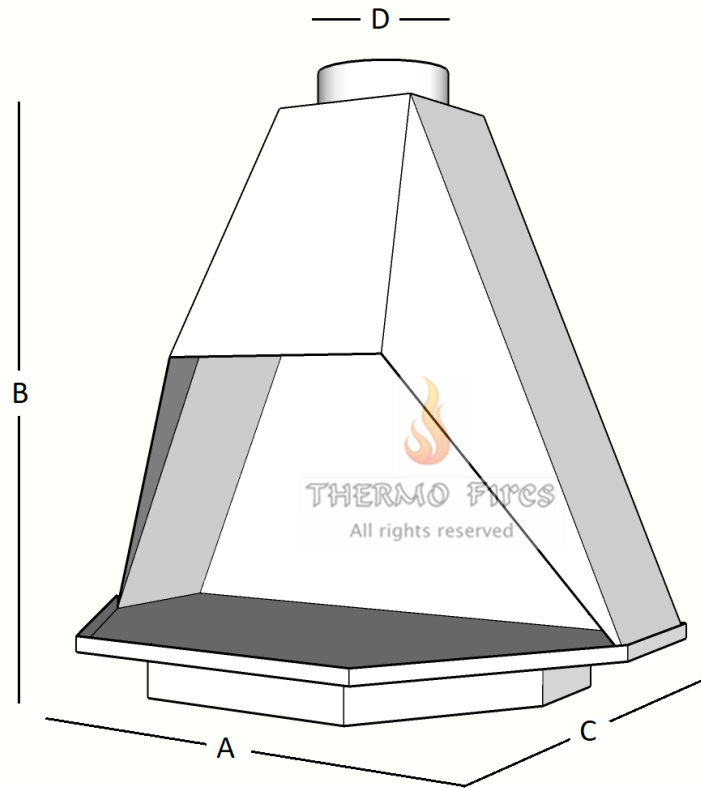

# Specifications For Thermo Half Hex Fireplaces

Product	A – WIDTH	B – HEIGHT	C – DEPTH	D -FLUE
600	600	680	450	150 Ø
800	800	835	560	180 Ø